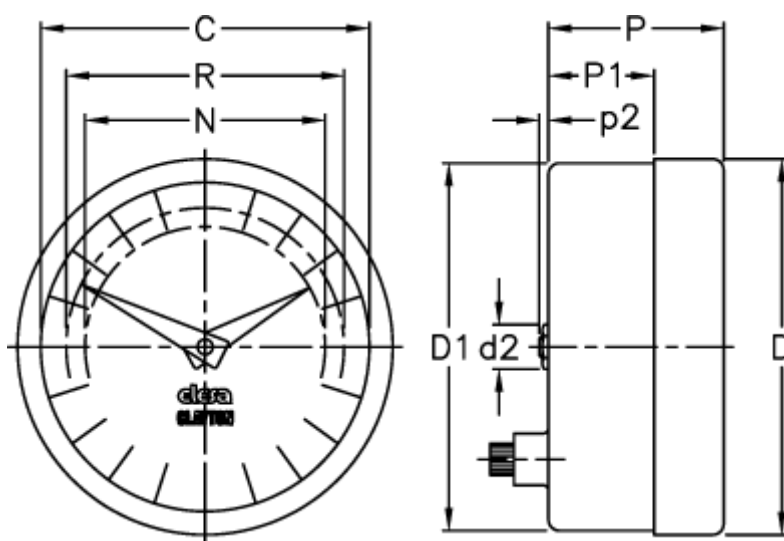

Article number: 2307024231

Description: E+G Positive drive indicator
PA01-0040-D

Measures

C = 42

R = 37

D = 49.6

D1 = 48.3

d2 = 8

N = 30

P = 30

P1 = 20.5

p2 = 1.6